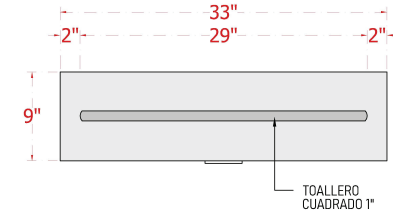

33" Jarzer Hammered Copper Single-Bowl Farmhouse Sink with Towel Bar

SKU # 146321

Overall Dimensions:

Length: 33"
Width: 22"
Height: 9"

Interior Dimensions:

Length: 29"
Width: 18"
Basin Depth: 8"