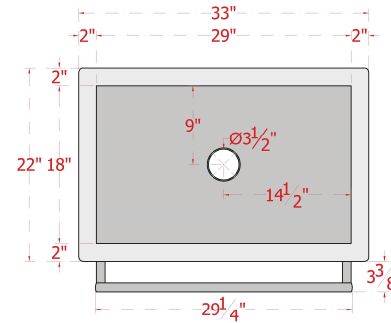

33" Jarzer Hammered Copper Single-Bowl Farmhouse Sink with Towel Bar

SKU # 146321

Overall Dimensions:

Length: 33"
Width: 22"
Height: 9"

Interior Dimensions:

Length: 29"
Width: 18"
Basin Depth: 8"