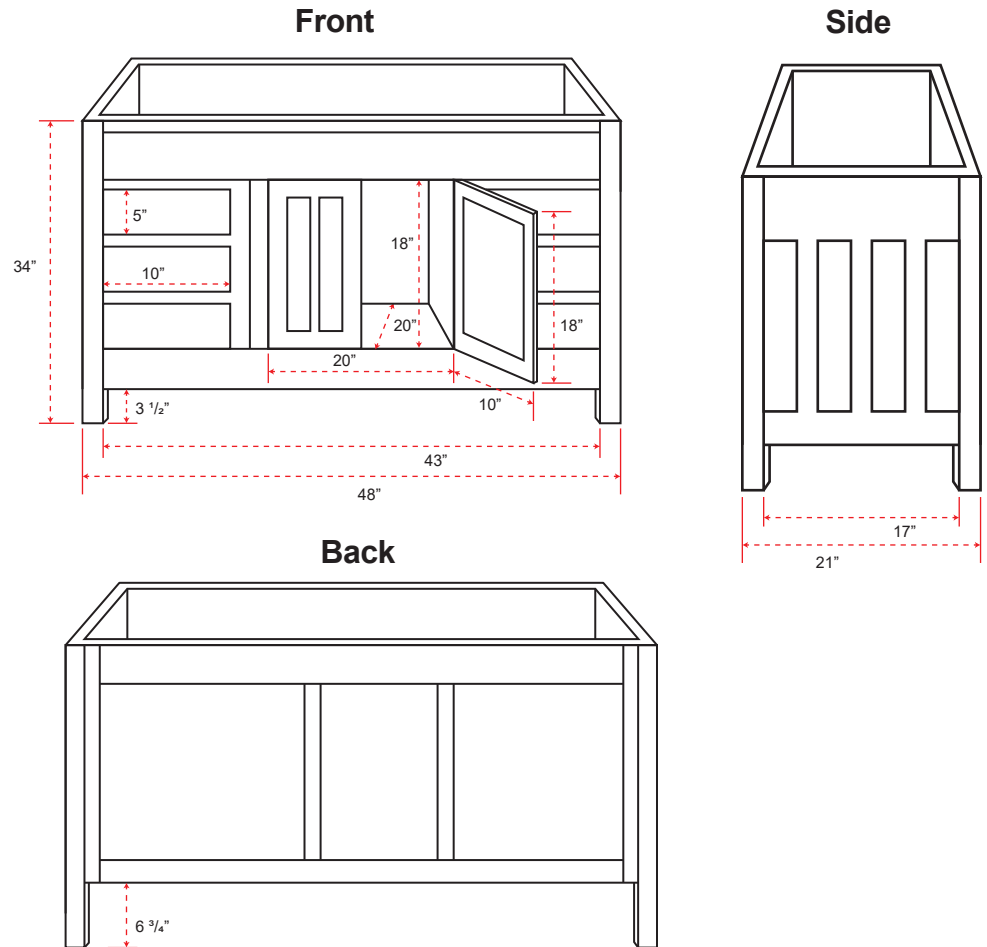

**48" Mission 6 Drawer Unfinished Red Oak Vanity for Vessel Sink - 34" Height**

**SKU # I38777**

**Overall Dimensions:**

Length: 48"  
 Width: 21"  
 Height: 34"

**Door Dimensions:**

Length: 10"  
 Thickness: 1"  
 Height: 18"

**Other Dimensions:**

Bottom Gap Height  
 (Front & Sides): 3 1/2"  
 Bottom Gap Height  
 Back): 6 3/4"

**Drawer Dimensions:**

Length: 10"  
 Width: 20"  
 Height: 5"