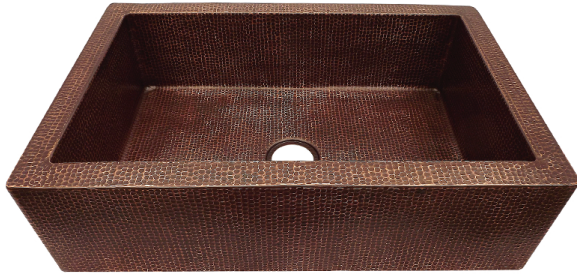

**22" Fornengor Hammered Copper Single-Bowl Farmhouse Sink**

**SKU # 146261**

**Overall Dimensions:**

Length: 22"  
Width: 16"  
Height: 7"

**Interior Dimensions:**

Length: 18"  
Width: 12"  
Basin Depth: 6"