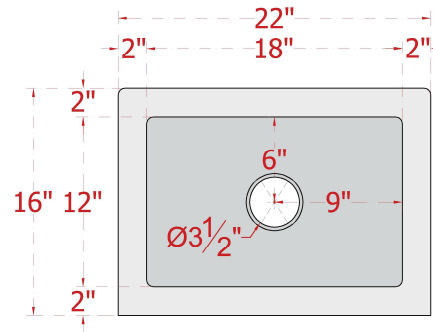

**22" Fornengor Hammered Copper Single-Bowl Farmhouse Sink**

**SKU # 146261**

**Overall Dimensions:**

Length: 22"  
Width: 16"  
Height: 7"

**Interior Dimensions:**

Length: 18"  
Width: 12"  
Basin Depth: 6"