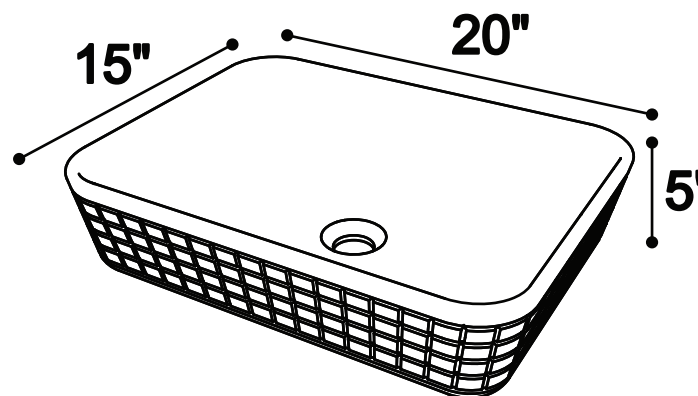

James Rectangular Concrete Vessel Sink

SKU# : 148910

Overall Dimensions:

Length: 20"  
Width: 15"  
Height: 5"