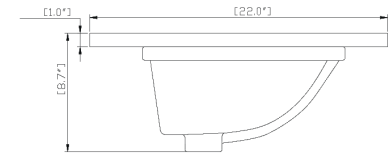

Product Diagrams

Overall Dimensions:

Length: 31"
 Width: 21 1/2"
 Height: 34"

Product Diagrams

Vanity Overall Sink Dimensions:

Length: 31"

Width: 22"

Basin Depth: 8 3/4"

Top

Front

Side