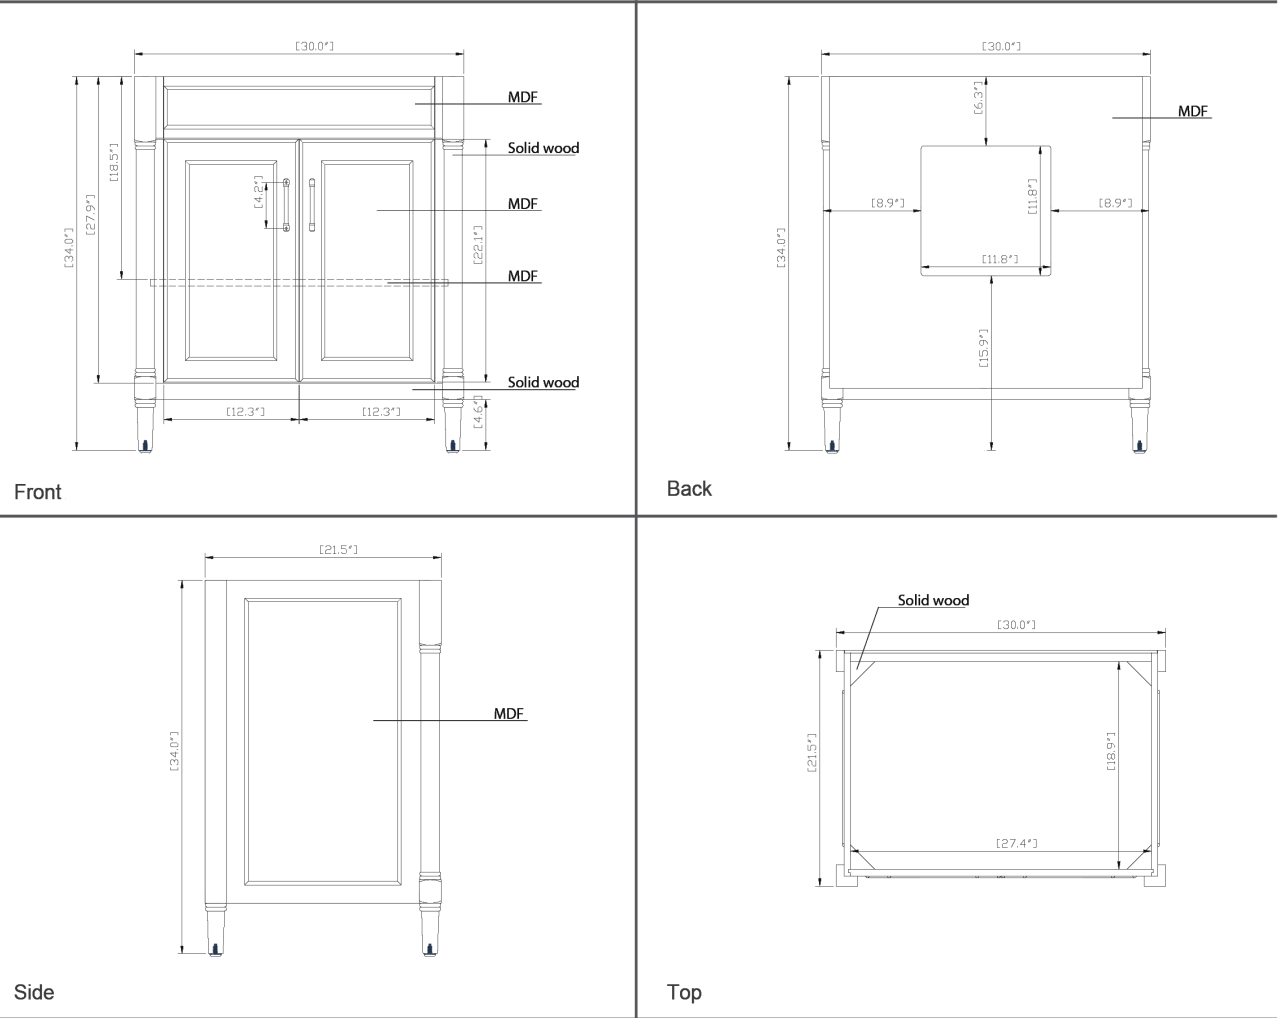

Product Diagrams

Overall Dimensions:

Length: 31"
 Width: 21 1/2"
 Height: 34"

Product Diagrams

Vanity Overall Sink Dimensions:

Length: 31"

Width: 22"

Basin Depth: 8 3/4"

Top

Front

Side