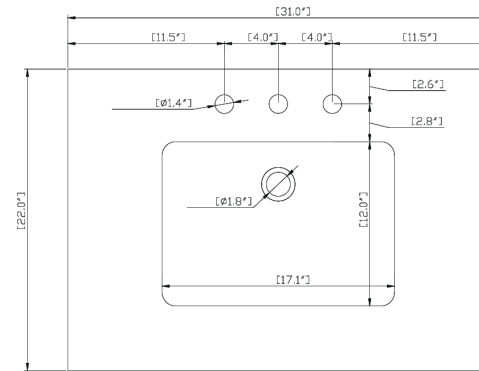

Product Diagrams

Overall Dimensions:

Length: 31"
 Width: 21 1/2"
 Height: 34"

Product Diagrams

Vanity Overall Sink Dimensions:

Length: 31"

Width: 22"

Basin Depth: 8 3/4"

Top

Front

Side