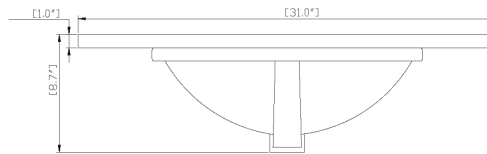

Product Diagrams

Overall Dimensions:

Length: 31"
 Width: 21 1/2"
 Height: 34"

Product Diagrams

Vanity Overall Sink Dimensions:

Length: 31"

Width: 22"

Basin Depth: 8 3/4"

Top

Front

Side