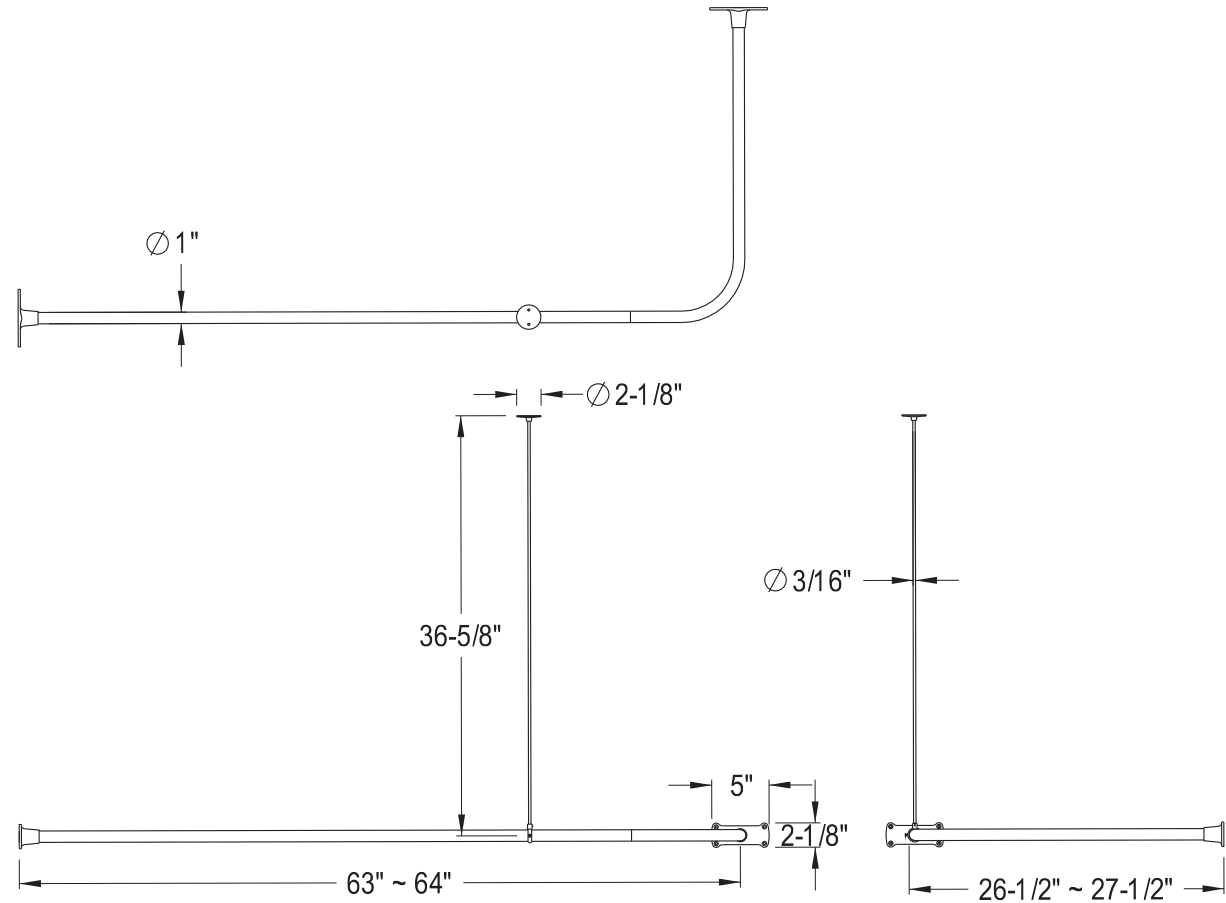

63" Thea L-Shaped Shower Rod

SKU # **154444**

Overall Dimensions:

Length: 63"
 Width: 26 1/2"
 Height: 36 5/8"