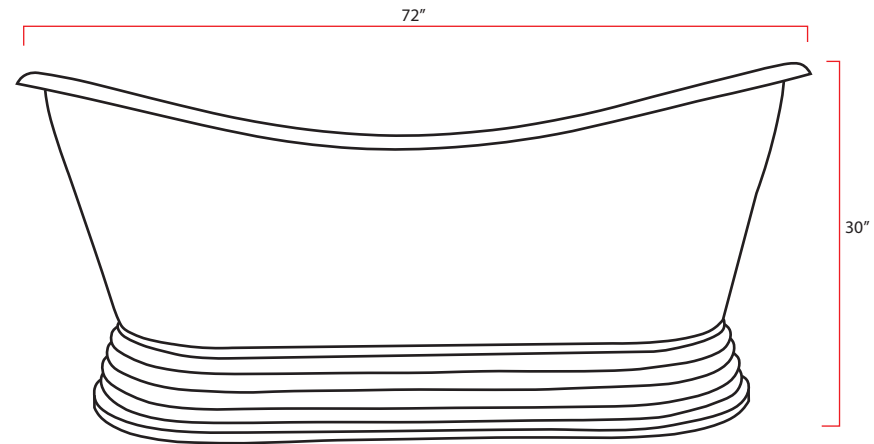

72" Hernandez Extra Wide Copper Hammered Double Slipper Roll-Top Tub with Pedestal

SKU # **149809**

Overall Dimensions:

Length: 72"
Width: 40"
Height: 30"

Interior Dimensions at Floor:

Length: 52"
Width: 26-1/2"
Depth to Overflow: 18"