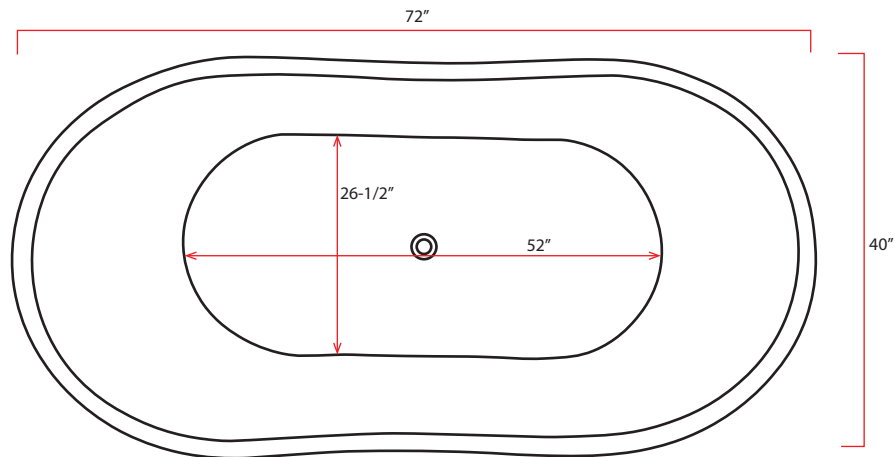

72" Hernandez Extra Wide Copper Hammered Double Slipper Roll-Top Tub with Pedestal

SKU # **149809**

Overall Dimensions:

Length: 72"
Width: 40"
Height: 30"

Interior Dimensions at Floor:

Length: 52"
Width: 26-1/2"
Depth to Overflow: 18"