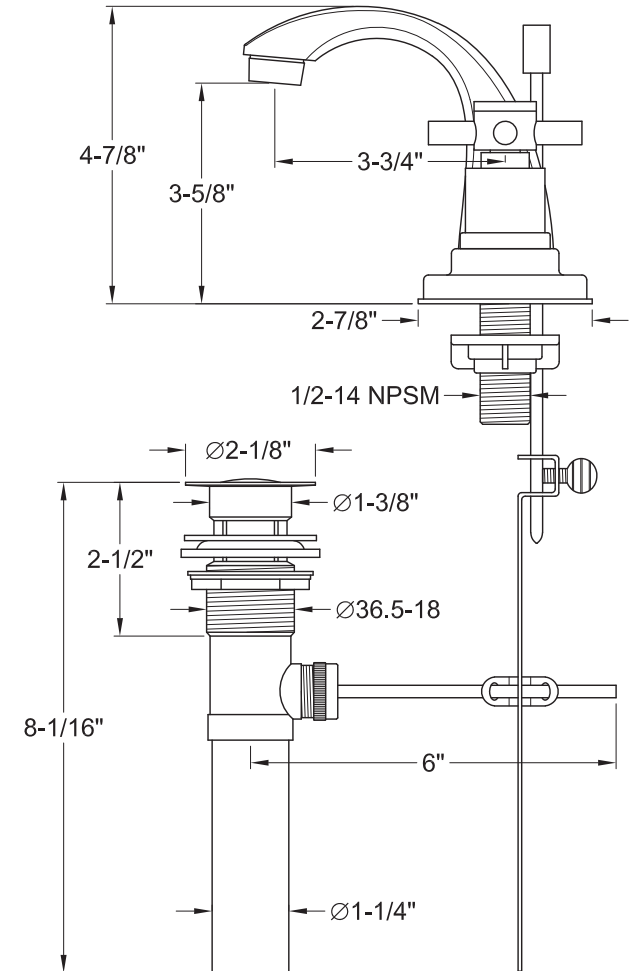

Viola Centerset Bathroom Faucet

SKU # 139437

Overall Dimensions:

Length: 6 7/8"
 Height: 4 7/8"
 Spout Reach: 3 3/4"
 Spout Height: 3 5/8"

Base Dimensions:

Length: 6 7/8"
 Width: 2 7/8"
 Height: 7/8"