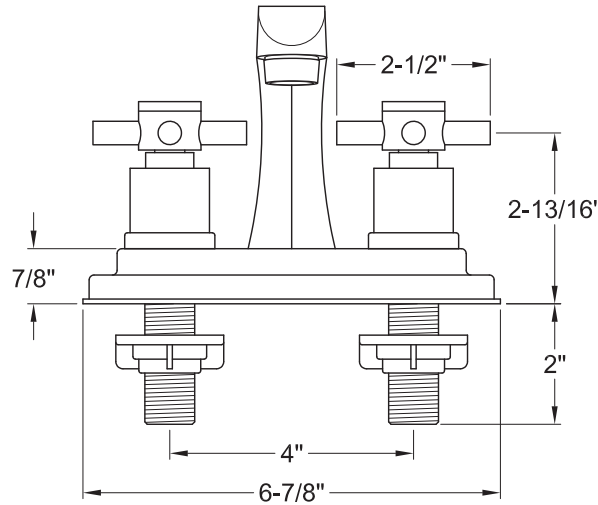

Viola Centerset Bathroom Faucet

SKU # 139437

Overall Dimensions:

Length: 6 7/8"
 Height: 4 7/8"
 Spout Reach: 3 3/4"
 Spout Height: 3 5/8"

Base Dimensions:

Length: 6 7/8"
 Width: 2 7/8"
 Height: 7/8"