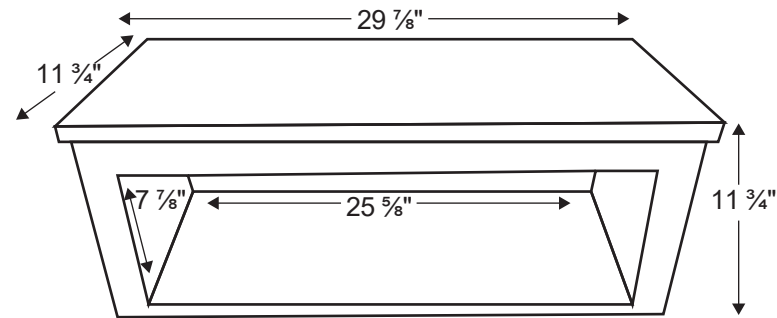

30" Thanesta Teak Wall-Mount Double Vessel Sink Vanity with Shelf

SKU # 138687, 138688, 138689, 138690

Overall Dimensions:

Length: $29 \frac{7}{8}$ "
Width: $11 \frac{3}{4}$ "
Height: $11 \frac{3}{4}$ "

Integral Shelf Dimensions:

Length: $25 \frac{5}{8}$ "
Height: $7 \frac{7}{8}$ "