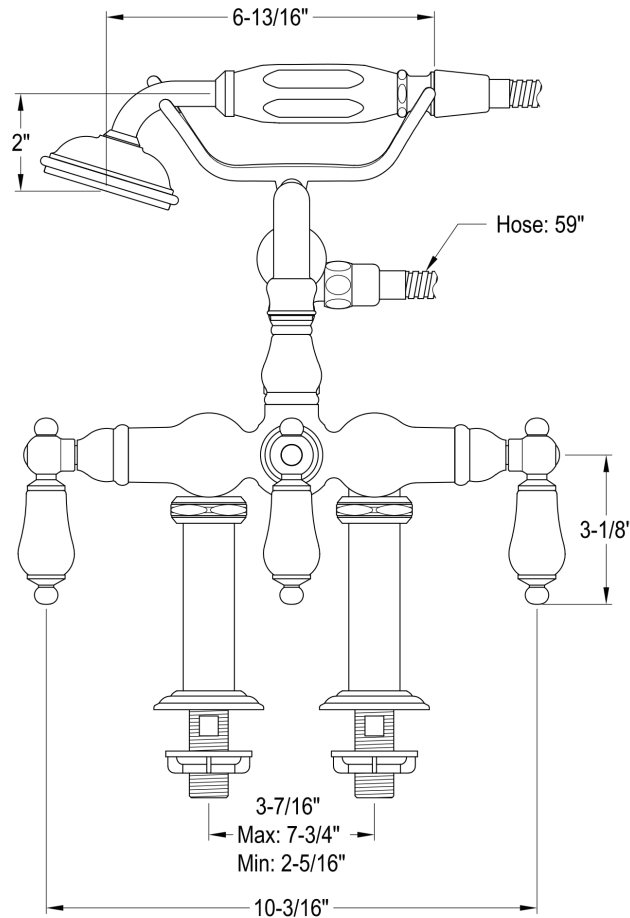

Carsonpert Deck-Mount Tub Faucet

SKU # 142104

Overall Dimensions:

Length: 11"

Width: 6"

Height: 4 3/4"

Spout Height: 4 1/2"

Spout Reach: 9 1/3"

Spout Clearance: 8 1/8"

Spout Reach From
Center Spout: 7 1/4"