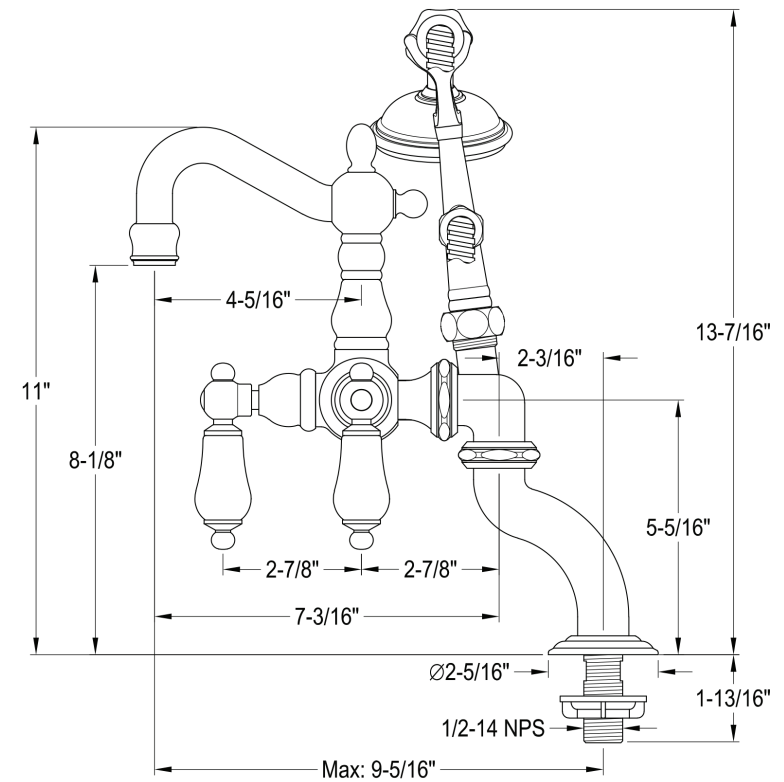

Carsonpert Deck-Mount Tub Faucet

SKU # 142104

Overall Dimensions:

Length: 11"

Width: 6"

Height: 4 3/4"

Spout Height: 4 1/2"

Spout Reach: 9 1/3"

Spout Clearance: 8 1/8"

Spout Reach From
Center Spout: 7 1/4"