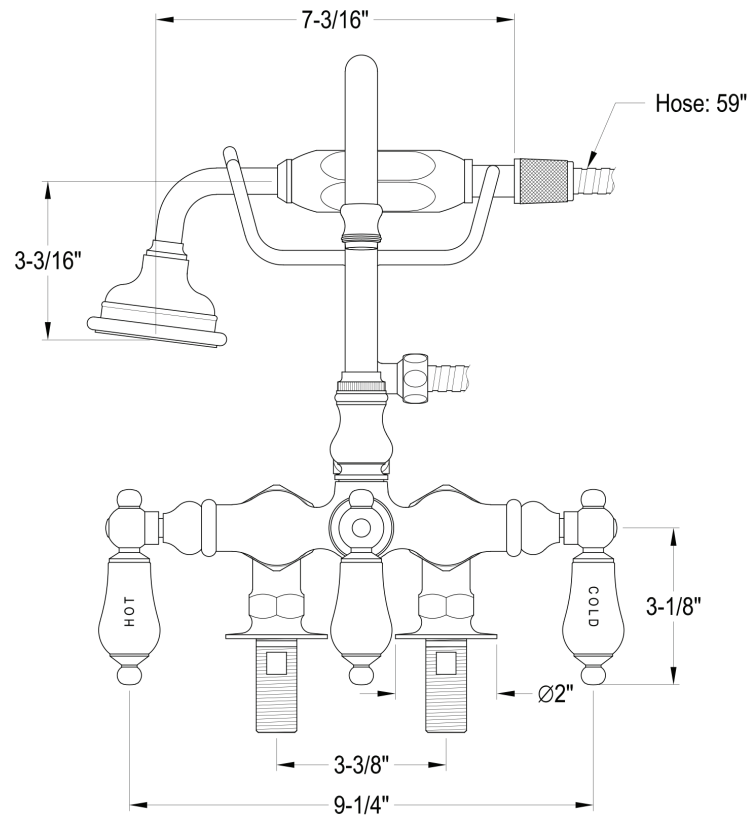

Vexenpan Deck-Mount Tub Faucet with Hand Shower

SKU # 142140

Overall Dimensions:

Length: 9 1/4"

Width: 7"

Height: 11 5/8"

Spout Clearance: 5 9/16"

Spout Reach: 4 1/2"

Hose Length: 59"