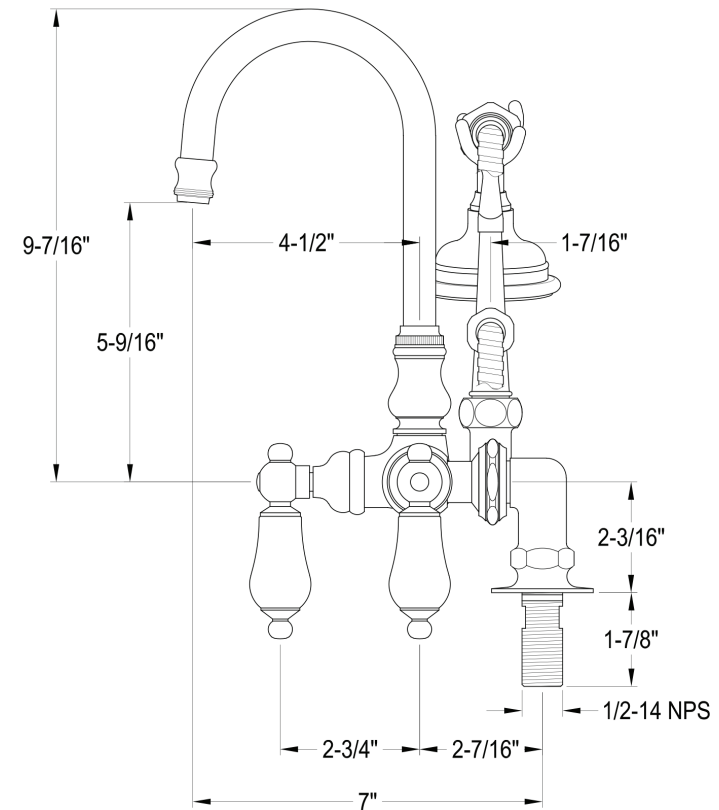

Vexenpan Deck-Mount Tub Faucet with Hand Shower

SKU # 142140

Overall Dimensions:

Length: 9 1/4"

Width: 7"

Height: 11 5/8"

Spout Clearance: 5 9/16"

Spout Reach: 4 1/2"

Hose Length: 59"