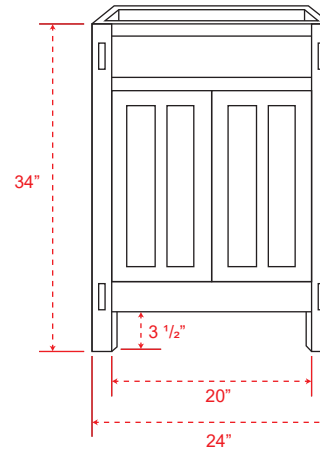

24" Mission Unfinished Red Oak Vanity for Vessel Sink - 34" Height

SKU # I38760

Overall Dimensions:

Length: 24"
Width: 21"
Height: 34"

Door Dimensions:

Length: 10"
Thickness: 1"
Height: 19"

Other Dimensions:

Bottom Gap Height (Front & Sides): 3 1/2"
Bottom Gap Height (Back): 6 3/4"

Front (closed)

Front (open)

Back

Side