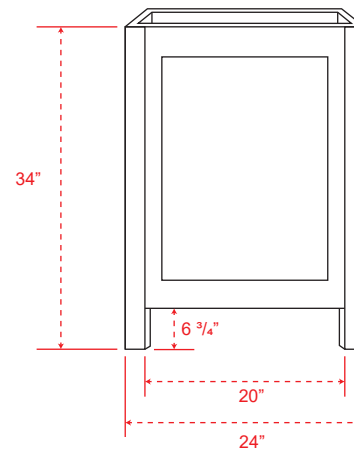

24" Mission Unfinished Red Oak Vanity for Vessel Sink - 34" Height

SKU # I38760

Overall Dimensions:

Length: 24"
Width: 21"
Height: 34"

Door Dimensions:

Length: 10"
Thickness: 1"
Height: 19"

Other Dimensions:

Bottom Gap Height (Front & Sides): 3 1/2"
Bottom Gap Height (Back): 6 3/4"

Front (closed)

Front (open)

Back

Side