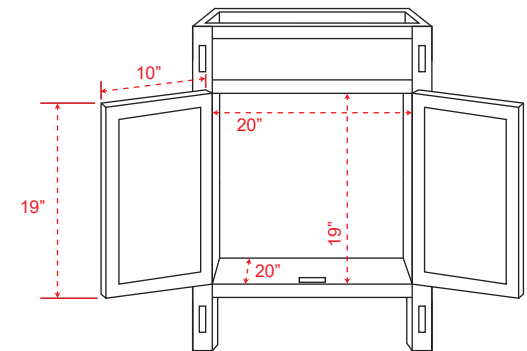

24" Mission Unfinished Red Oak Vanity for Vessel Sink - 34" Height

SKU # I38760

Overall Dimensions:

Length: 24"
Width: 21"
Height: 34"

Door Dimensions:

Length: 10"
Thickness: 1"
Height: 19"

Other Dimensions:

Bottom Gap Height (Front & Sides): 3 1/2"
Bottom Gap Height (Back): 6 3/4"

Front (closed)

Front (open)

Back

Side