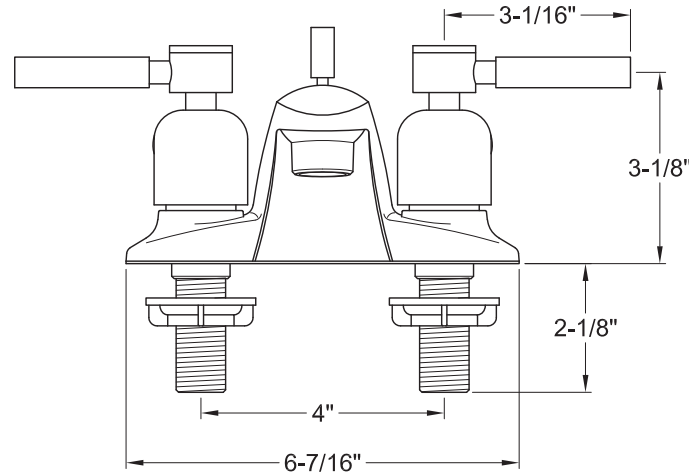

Lupe Centerset Bathroom Faucet

SKU # I39470

Overall Dimensions:

Length: 10 1/8"
 Height: 2 15/16"
 Spout Reach: 4 3/8"
 Spout Height: 1 7/16"

Base Dimensions:

Length: 6 7/16"
 Width: 2 5/16"