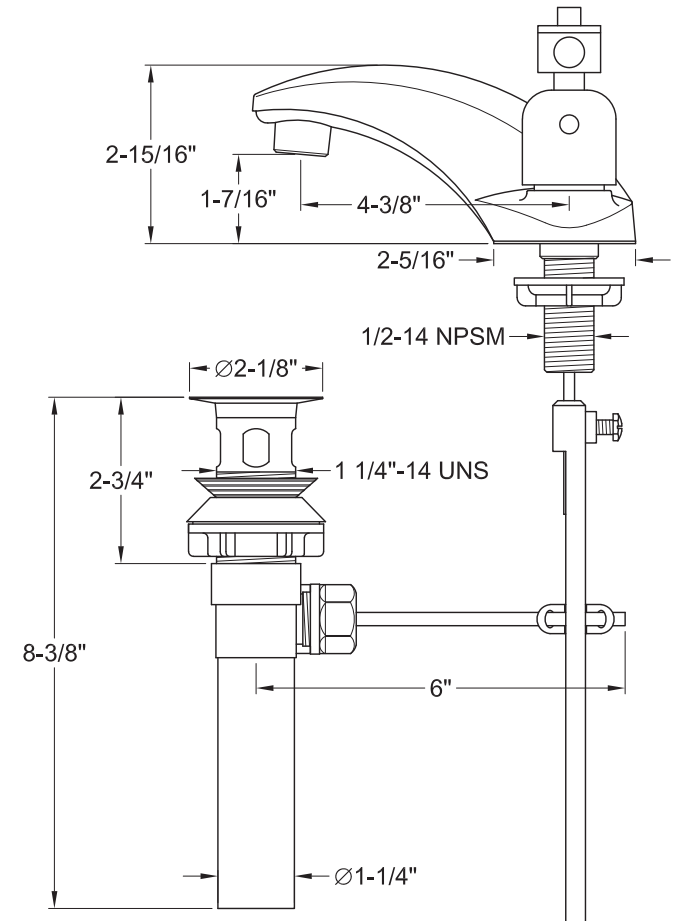

Lupe Centerset Bathroom Faucet

SKU # I39470

Overall Dimensions:

Length: 10 1/8"
 Height: 2 15/16"
 Spout Reach: 4 3/8"
 Spout Height: 1 7/16"

Base Dimensions:

Length: 6 7/16"
 Width: 2 5/16"