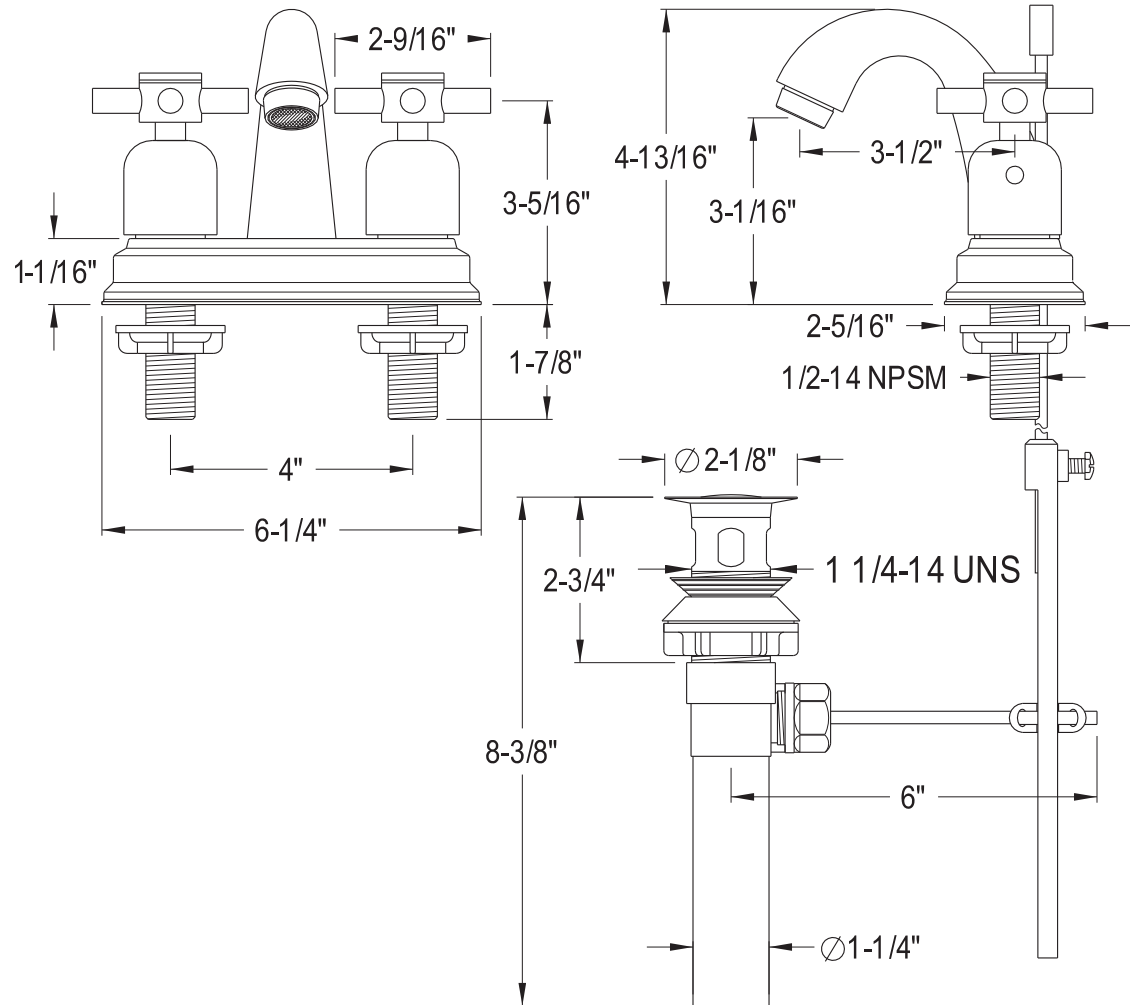

Yolanda Centerset Bathroom Faucet

SKU # 139477

Overall Dimensions:

Length: 6 9/16"
 Height: 4 13/16"
 Spout Reach: 3 1/2"
 Spout Height: 3 1/16"

Base Dimensions:

Length: 2 1/8"
 Width: 2 5/16"
 Height: 1 1/16"