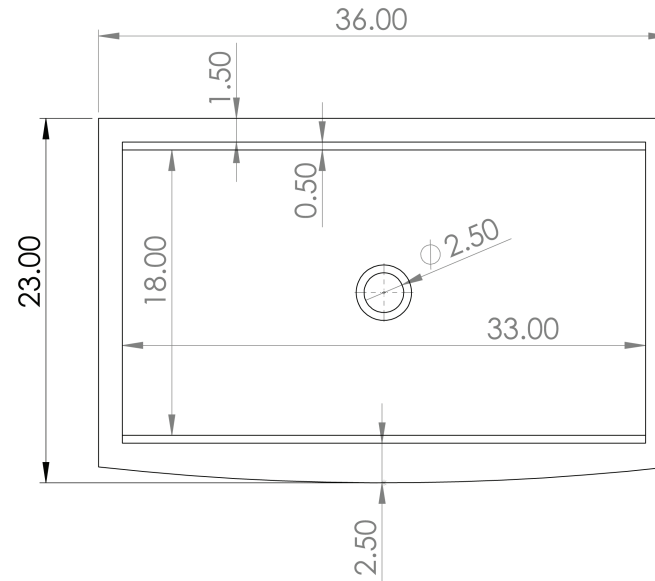

36" Sloane Hammered Copper Workstation Farmhouse Sink

SKU # 156925

Overall Dimensions:

Length: 36"
Width: 23"
Height: 9 1/2"

Colander Dimensions:

Length: 7"
Width: 16 1/2"
Depth: 4"

Interior Dimensions:

Length: 33"
Width: 18"
Basin Depth: 9"

Board Dimensions:

Length: 10"
Width: 18 1/4"
Depth: 1/2"