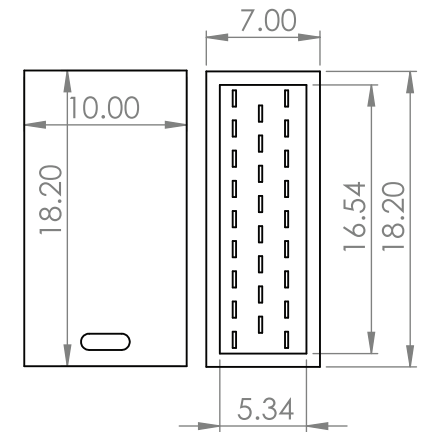

36" Sloane Hammered Copper Workstation Farmhouse Sink

SKU # 156925

Overall Dimensions:

Length: 36"
Width: 23"
Height: 9 1/2"

Colander Dimensions:

Length: 7"
Width: 16 1/2"
Depth: 4"

Interior Dimensions:

Length: 33"
Width: 18"
Basin Depth: 9"

Board Dimensions:

Length: 10"
Width: 18 1/4"
Depth: 1/2"