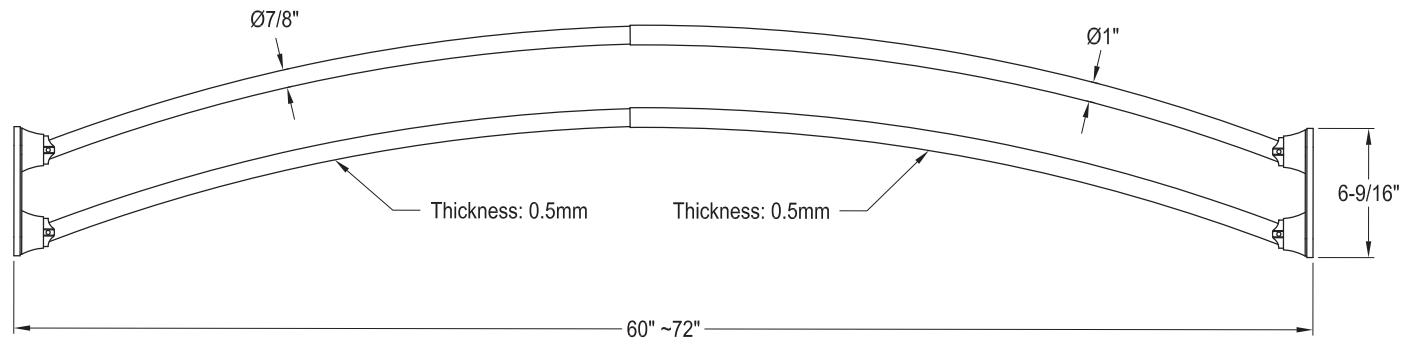

72" Kellan Adjustable Double Curved Shower Rod

SKU # **154450**

Overall Dimensions:

Length: 60" - 72"
Width: 6 9/16"
Height: 7/8" - 1"