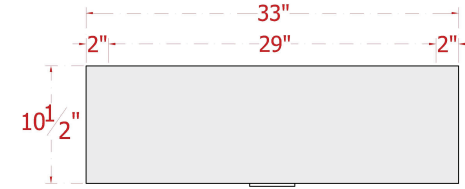

33" Zarnencor Hammered Copper Single-Bowl Farmhouse Sink - Extra-Tall

SKU # 146297

Overall Dimensions:

Length: 33"
Width: 22"
Height: 10 1/2"

Interior Dimensions:

Length: 29"
Width: 18"
Basin Depth: 9 1/2"