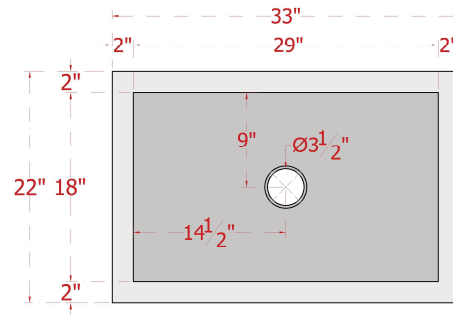

33" Zarnencor Hammered Copper Single-Bowl Farmhouse Sink - Extra-Tall

SKU # 146297

Overall Dimensions:

Length: 33"
Width: 22"
Height: 10 1/2"

Interior Dimensions:

Length: 29"
Width: 18"
Basin Depth: 9 1/2"