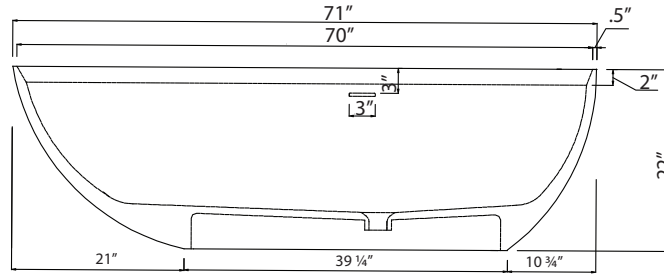

71" Jia Extra Wide Resin Freestanding Tub with Integral Drain and Overflow

SKU # 148445

Overall Dimensions:

Length: 71"
 Width: 35 1/2"
 Height: 22"

Interior Dimensions:

Length: 70"
 Width: 34 1/2"
 Water Depth to Overflow: 15"

Weight Unfilled: 374 lbs
 Shipping Weight: 462 lbs