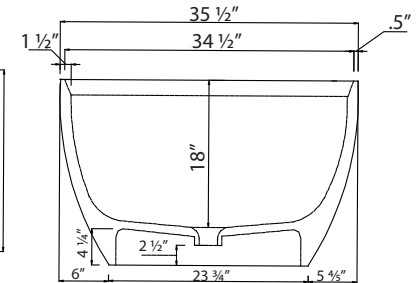

71" Jia Extra Wide Resin Freestanding Tub with Integral Drain and Overflow

SKU # 148445

Overall Dimensions:

Length: 71"
 Width: 35 1/2"
 Height: 22"

Interior Dimensions:

Length: 70"
 Width: 34 1/2"
 Water Depth to Overflow: 15"

Weight Unfilled: 374 lbs
 Shipping Weight: 462 lbs