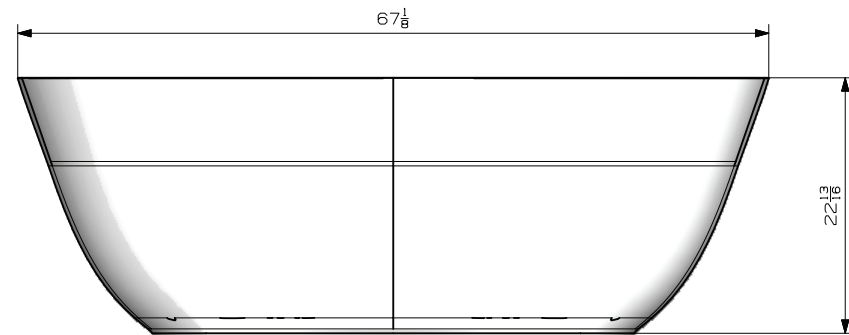

67" Sappen Resin Freestanding Tub

SKU # 141017

Overall Dimensions:

Length: 67 1/8"
 Width: 29 1/2"
 Height: 22 3/4"
 Rim Thickness: 3/8"

Interior Dimensions at Tub Floor:

Length: 36 5/8"
 Width: 16 1/8"
 Depth to Overflow: 14 1/8"