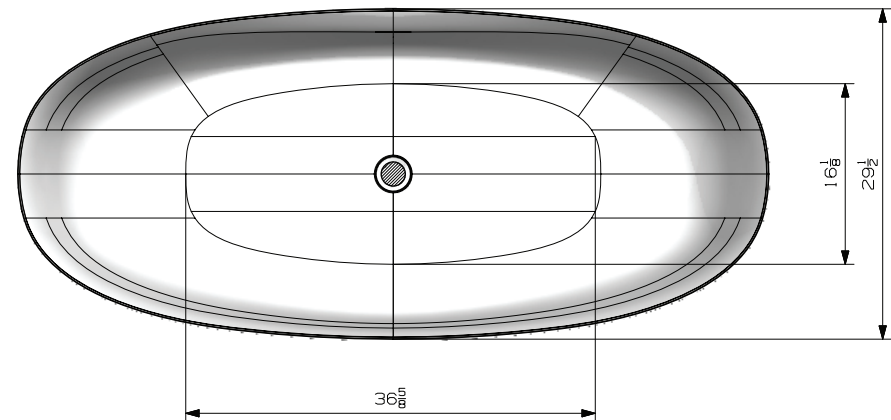

67" Sappen Resin Freestanding Tub

SKU # 141017

Overall Dimensions:

Length: 67 1/8"
 Width: 29 1/2"
 Height: 22 3/4"
 Rim Thickness: 3/8"

Interior Dimensions at Tub Floor:

Length: 36 5/8"
 Width: 16 1/8"
 Depth to Overflow: 14 1/8"