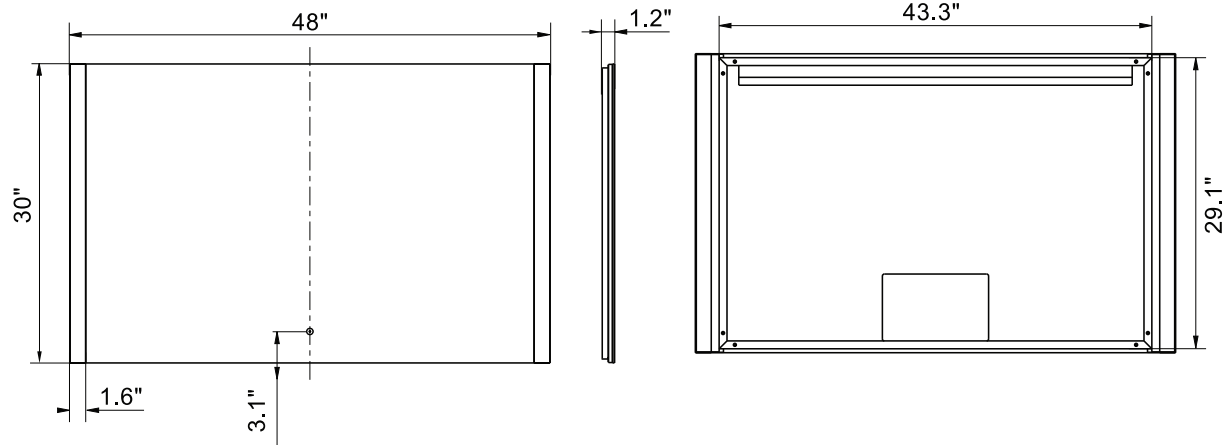

48" Lacombe Rectangle Frameless Modern LED Bathroom Vanity Mirror

SKU #I38439

Overall Dimensions:

Length: 30"
Width: 48"
Height: 1 1/2"