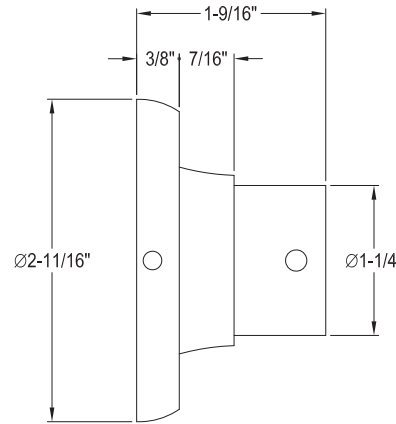

Round Shower Rod Base Concave Design

SKU # **154457**

Overall Dimensions:

Length: 1 ⁹/₁₆"
 Width: 2 ¹¹/₁₆"
 Height: 2 ¹¹/₁₆"