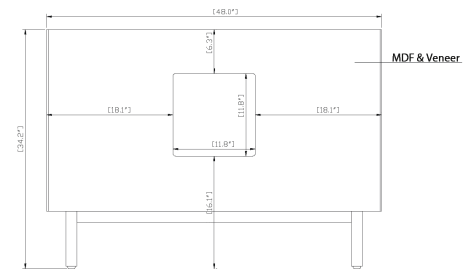

48" Edwin Vanity for Rectangular Undermount Sink

SKU # 156981

Overall Dimensions:

Length: 48"
 Width: 21 1/4"
 Height: 34 1/4"

Vanity with Optional Top Dimensions:

Length: 49"
 Width: 22"
 Height: 34 1/4"

Overall Sink Dimensions:

Length: 49"
 Width: 22"
 Sink Depth: 8 3/4"

Product Diagrams

Front.

Back

Side

Top