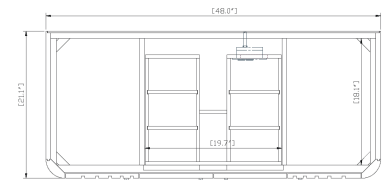

48" Edwin Vanity for Rectangular Undermount Sink

SKU # 156981

Overall Dimensions:

Length: 48"
 Width: 21 1/4"
 Height: 34 1/4"

Vanity with Optional Top Dimensions:

Length: 49"
 Width: 22"
 Height: 34 1/4"

Overall Sink Dimensions:

Length: 49"
 Width: 22"
 Sink Depth: 8 3/4"

Product Diagrams

Front.

Back

Side

Top