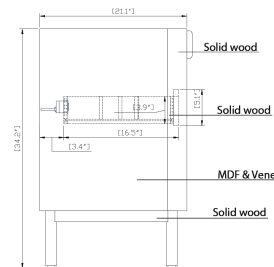

48" Edwin Vanity for Rectangular Undermount Sink

SKU # 156981

Overall Dimensions:

Length: 48"
 Width: 21 1/4"
 Height: 34 1/4"

Vanity with Optional Top Dimensions:

Length: 49"
 Width: 22"
 Height: 34 1/4"

Overall Sink Dimensions:

Length: 49"
 Width: 22"
 Sink Depth: 8 3/4"

Product Diagrams

Front.

Back

Side

Top