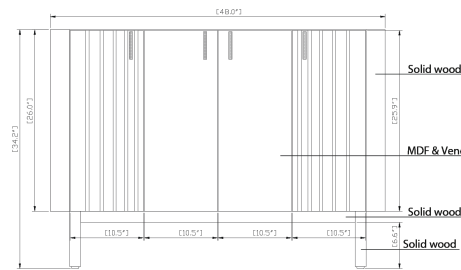

48" Edwin Vanity for Rectangular Undermount Sink

SKU # 156981

Overall Dimensions:

Length: 48"
 Width: 21 1/4"
 Height: 34 1/4"

Vanity with Optional Top Dimensions:

Length: 49"
 Width: 22"
 Height: 34 1/4"

Overall Sink Dimensions:

Length: 49"
 Width: 22"
 Sink Depth: 8 3/4"

Product Diagrams

Front.

Back

Side

Top