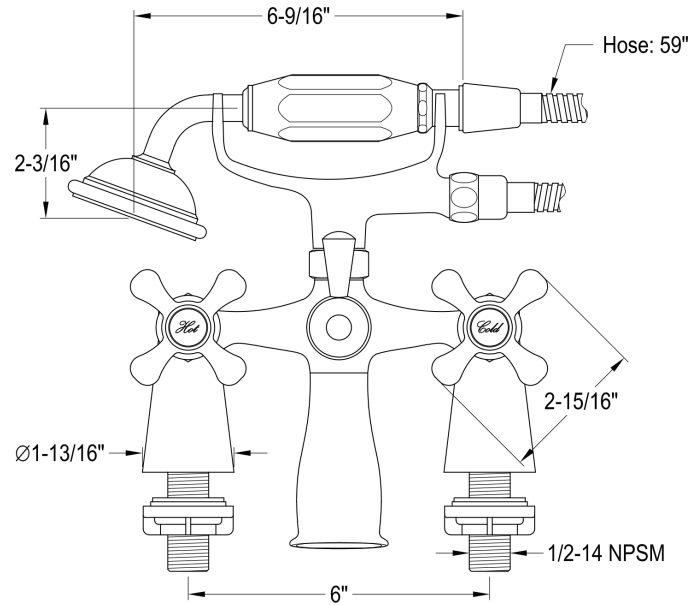

Kigansard Deck-Mount Tub Faucet with Hand Shower

SKU # 142624

Overall Dimensions:

- Length: 9"
- Width: 7"
- Height: 4 3/4"
- Spout Reach: 7 1/16"
- Hose Length: 59"