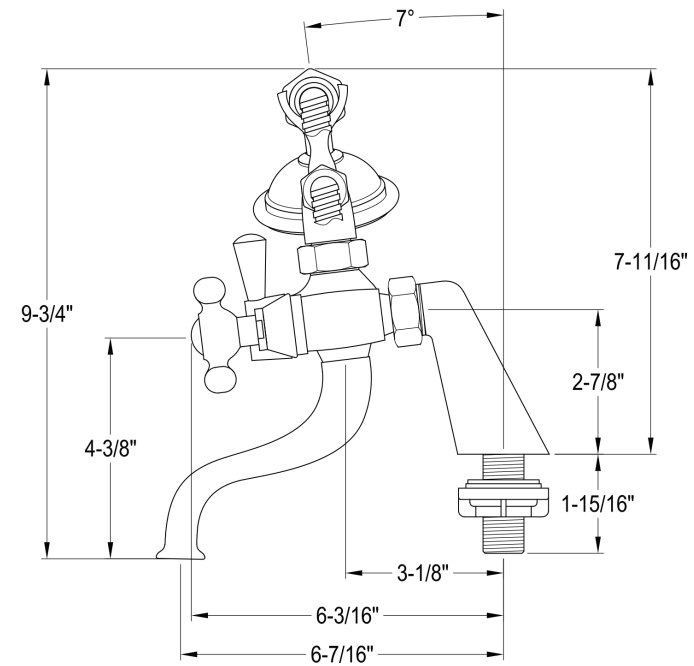

Kigansard Deck-Mount Tub Faucet with Hand Shower

SKU # 142624

Overall Dimensions:

- Length: 9"
- Width: 7"
- Height: 4 3/4"
- Spout Reach: 7 1/16"
- Hose Length: 59"