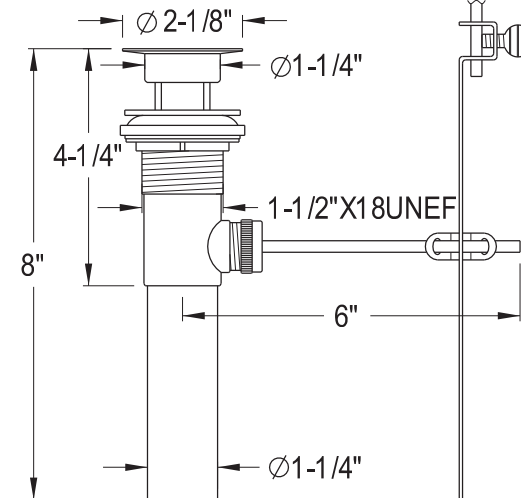

**Dia Centerset Bathroom Faucet**

**SKU # 139511**

**Overall Dimensions:**

Length: 6 9/16  
 Height: 6  
 Spout Reach: 4 3/4"  
 Spout Height: 4"

**Base Dimensions:**

Length: 6 3/8"  
 Width: 2 3/8"