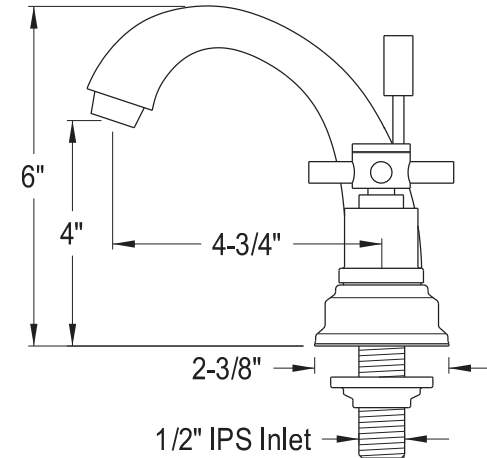

**Dia Centerset Bathroom Faucet**

**SKU # 139511**

**Overall Dimensions:**

Length: 6 9/16  
 Height: 6  
 Spout Reach: 4 3/4"  
 Spout Height: 4"

**Base Dimensions:**

Length: 6 3/8"  
 Width: 2 3/8"