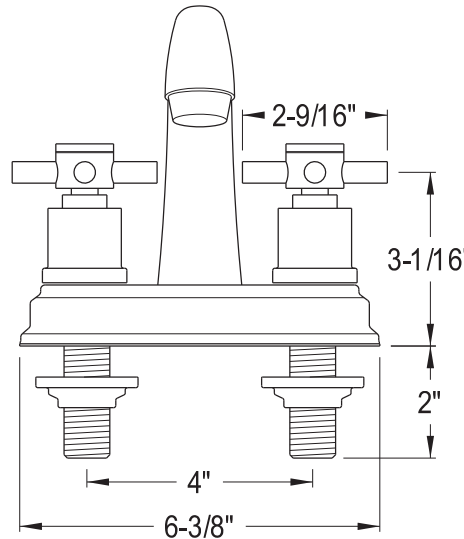

**Dia Centerset Bathroom Faucet**

**SKU # 139511**

**Overall Dimensions:**

Length: 6 9/16  
 Height: 6  
 Spout Reach: 4 3/4"  
 Spout Height: 4"

**Base Dimensions:**

Length: 6 3/8"  
 Width: 2 3/8"