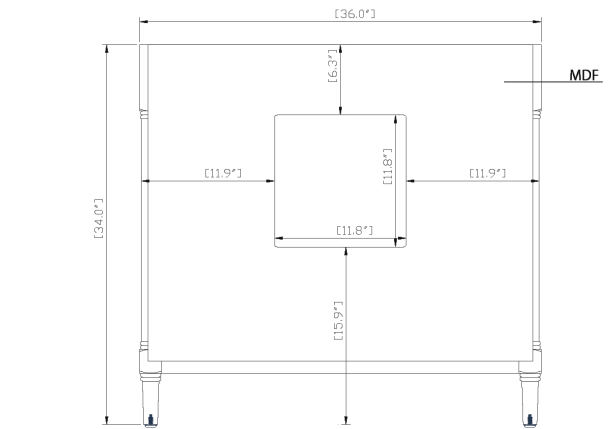

37" Norton Vanity for Rectangular Undermount Sink

SKU # 157000

Product Diagrams

Front

Back

Side

Top

**Overall Dimensions:**

Length: 36"  
 Width: 21 1/2"  
 Height: 34"

Product Diagrams / Diagrammes Produit

Top / Haut

**Vanity Overall Sink Dimensions:**

Length: 31"

Width: 22"

Basin Depth: 7 3/4"

Front / De face

Side / Côté