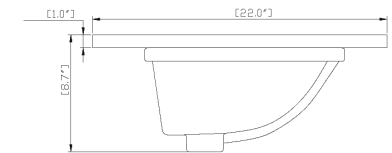

Length: 36"  
 Width: 21 1/2"  
 Height: 34"

Product Diagrams / Diagrammes Produit

Top / Haut

**Vanity Overall Sink Dimensions:**

Length: 31"

Width: 22"

Basin Depth: 7 3/4"

Front / De face

Side / Côté