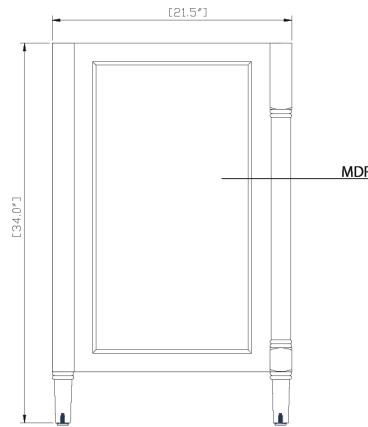

37" Norton Vanity for Rectangular Undermount Sink

SKU # 157000

Product Diagrams

Front

Back

Side

Top

**Overall Dimensions:**

Length: 36"  
 Width: 21 1/2"  
 Height: 34"

Product Diagrams / Diagrammes Produit

Top / Haut

**Vanity Overall Sink Dimensions:**

Length: 31"

Width: 22"

Basin Depth: 7 3/4"

Front / De face

Side / Côté