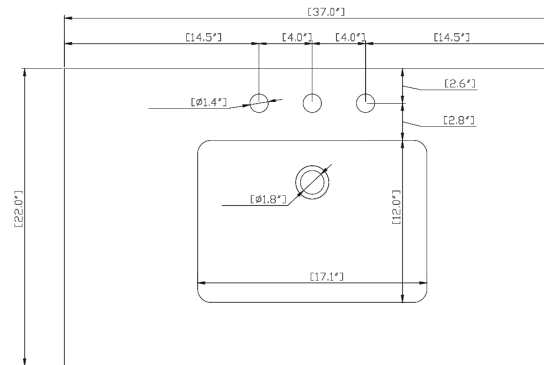

37" Norton Vanity for Rectangular Undermount Sink

SKU # 157000

Product Diagrams

Front

Back

Side

Top

**Overall Dimensions:**

Length: 36"  
 Width: 21 1/2"  
 Height: 34"

Product Diagrams / Diagrammes Produit

Top / Haut

**Vanity Overall Sink Dimensions:**

Length: 31"

Width: 22"

Basin Depth: 7 3/4"

Front / De face

Side / Côté