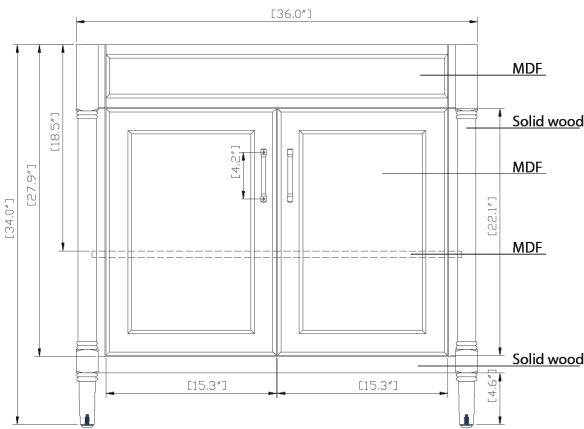

37" Norton Vanity for Rectangular Undermount Sink

SKU # 157000

Product Diagrams

Front

Back

Side

Top

**Overall Dimensions:**

Length: 36"  
 Width: 21 1/2"  
 Height: 34"

Product Diagrams / Diagrammes Produit

Top / Haut

**Vanity Overall Sink Dimensions:**

Length: 31"

Width: 22"

Basin Depth: 7 3/4"

Front / De face

Side / Côté