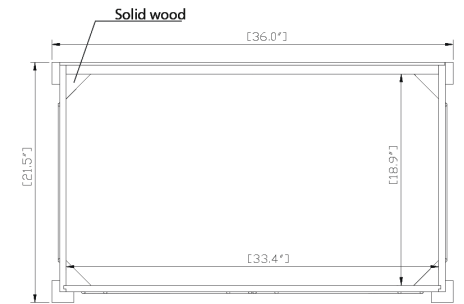

37" Norton Vanity for Rectangular Undermount Sink

SKU # 157000

Product Diagrams

Front

Back

Side

Top

**Overall Dimensions:**

Length: 36"  
 Width: 21 1/2"  
 Height: 34"

Product Diagrams / Diagrammes Produit

Top / Haut

**Vanity Overall Sink Dimensions:**

Length: 31"

Width: 22"

Basin Depth: 7 3/4"

Front / De face

Side / Côté