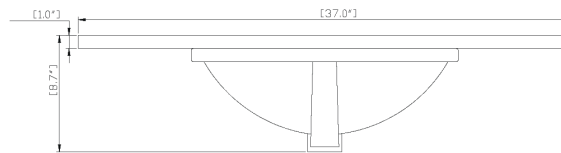

Length: 36"  
 Width: 21 1/2"  
 Height: 34"

Product Diagrams / Diagrammes Produit

Top / Haut

**Vanity Overall Sink Dimensions:**

Length: 31"

Width: 22"

Basin Depth: 7 3/4"

Front / De face

Side / Côté