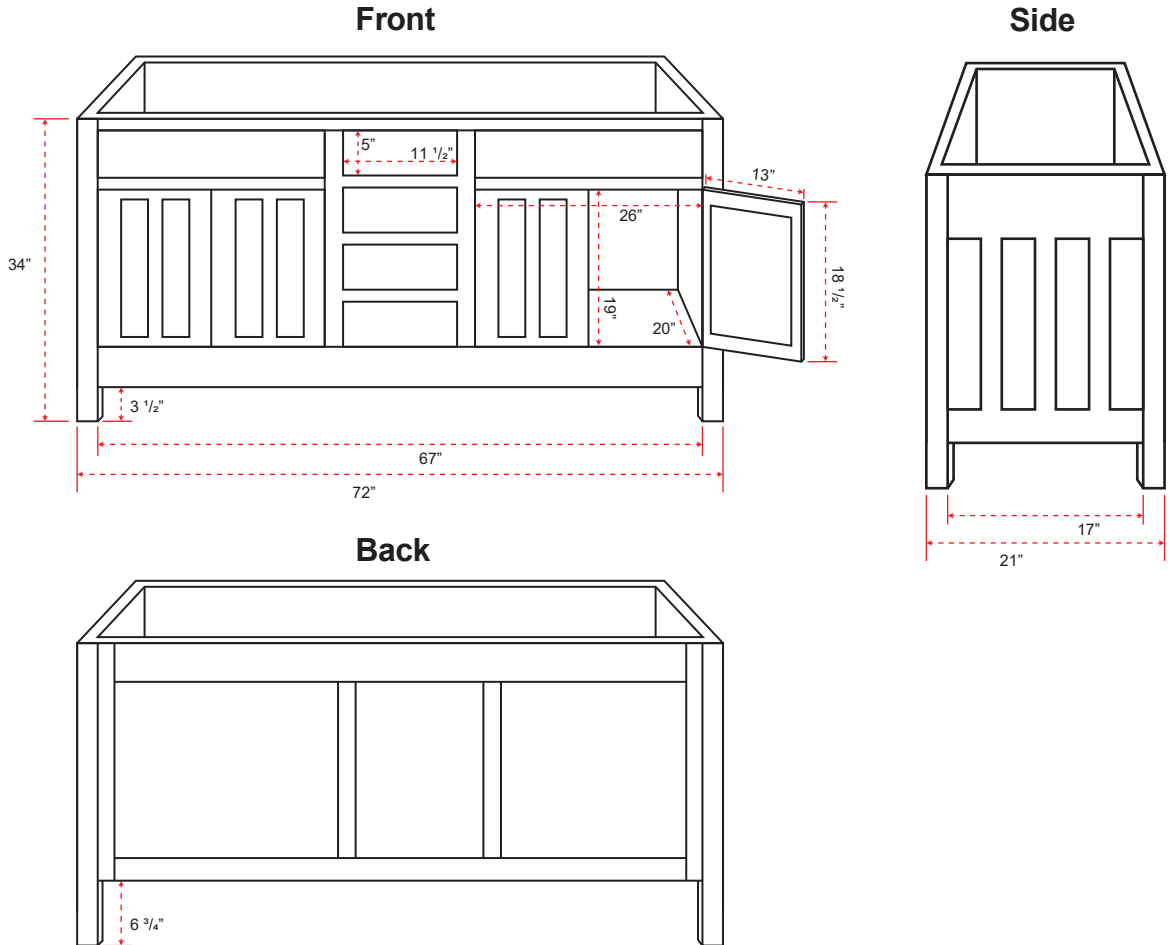

**72" Mission Unfinished Red Oak Double Vanity for Vessel Sinks - 34" Height**

**SKU # I38787**

**Overall Dimensions:**

Length: 72"  
 Width: 21"  
 Height: 34"

**Door Dimensions:**

Length: 13"  
 Thickness: 1"  
 Height: 18 1/2"

**Other Dimensions:**

Bottom Gap Height  
 (Front & Sides): 3 1/2"  
 Bottom Gap Height  
 Back): 6 3/4"

**Drawer Dimensions:**

Length: 11 1/2"  
 Width: 19"  
 Height: 5"