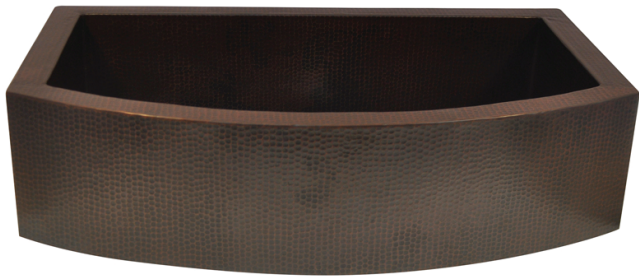

36" Bepen Hammered Copper Single-Bowl Curved Apron Farmhouse Sink

SKU # 146276

Overall Dimensions:

Length: 36"
Width: 22"
Height: 9"

Interior Dimensions:

Length: 32"
Width: 18"
Basin Depth: 8"