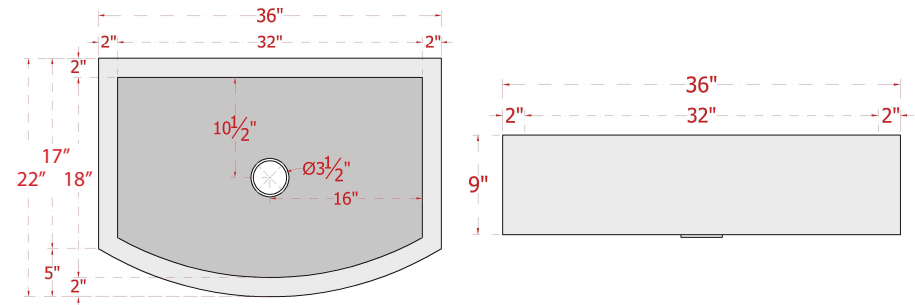

36" Bepen Hammered Copper Single-Bowl Curved Apron Farmhouse Sink

SKU # 146276

Overall Dimensions:

Length: 36"
Width: 22"
Height: 9"

Interior Dimensions:

Length: 32"
Width: 18"
Basin Depth: 8"