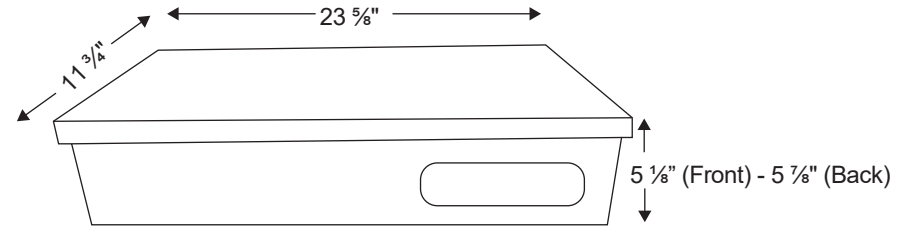

24" Thaxton Teak Wall-Mount Vessel Vanity with Towel Bar

SKU # 138671, 138672, 138673, 138674

Overall Dimensions:

Length: 23 ⁵/₈"
Width: 11 ³/₄"
Height: 5 ¹/₈" (Front) - 5 ⁷/₈" (Back)