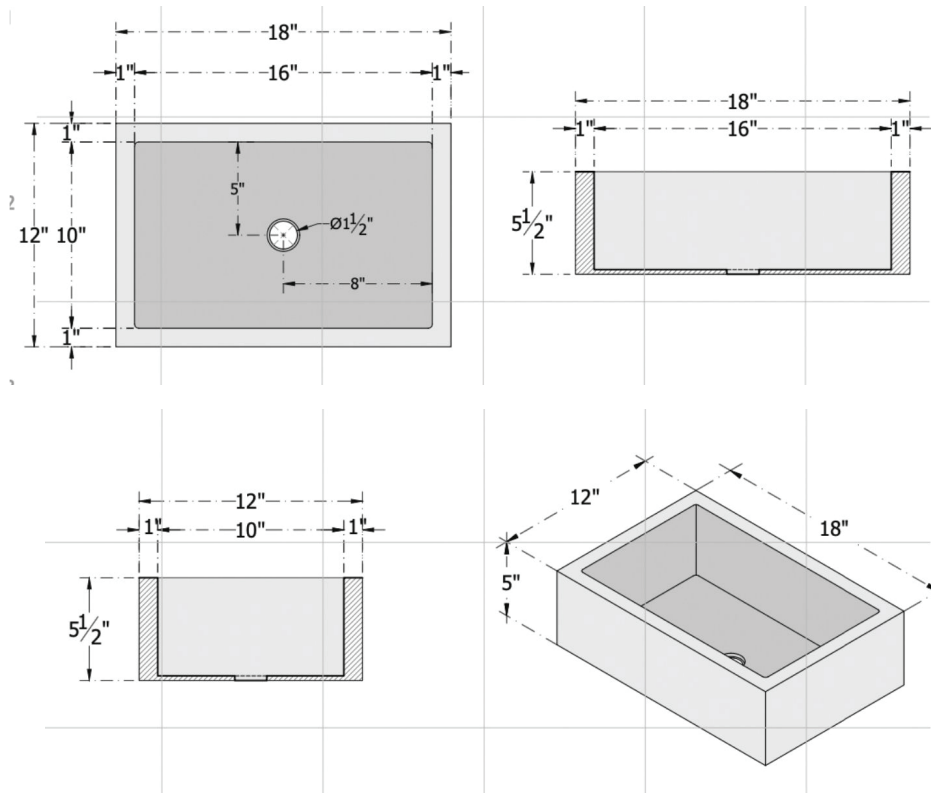

**18" Placita Hammered Copper Vessel Sink**

**SKU # 148318**

**Overall Dimensions:**

Length: 18"  
Width: 12"  
Height: 5 1/2"

**Internal Dimensions:**

Length: 16"  
Width: 10"  
Height: 5"