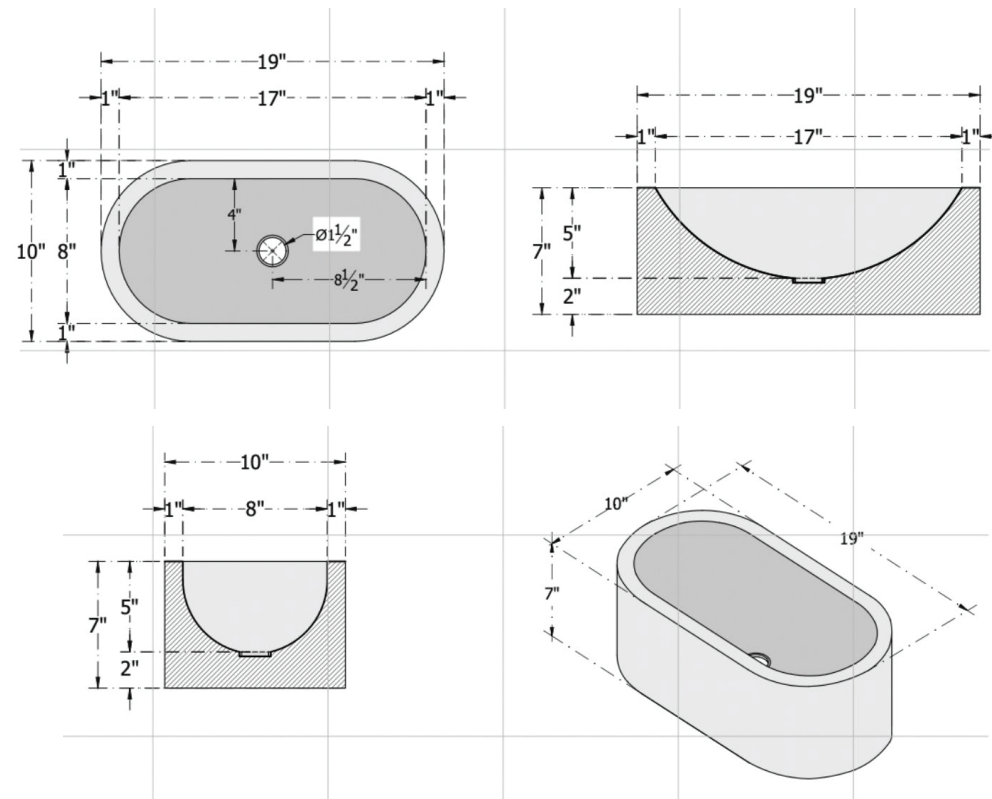

19" Falsete Hammered Copper Vessel Sink

SKU # 148321

Overall Dimensions:

Length: 19"
Width: 10"
Height: 7"

Internal Dimensions:

Length: 17"
Width: 8"
Height: 6 1/4"