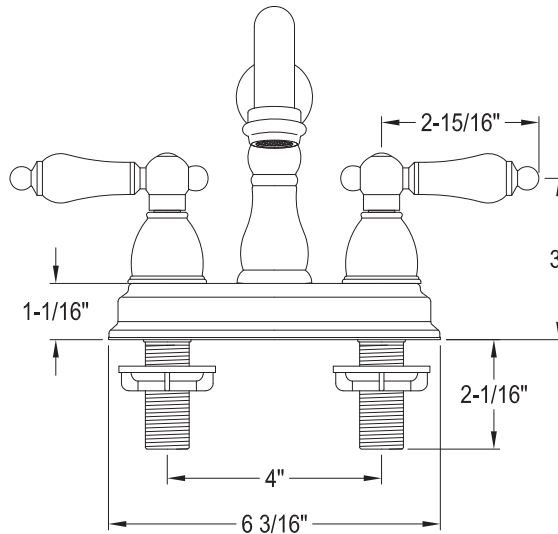

**Alessia Centerset Bathroom Faucet**

**SKU # I39436**

**Overall Dimensions:**

Length: 9 7/8"  
 Height: 6 3/16"  
 Spout Reach: 4 13/16"  
 Spout Height: 3 5/8"

**Base Dimensions:**

Length: 6 3/16"  
 Width: 2 3/16"  
 Height: 1 1/16"