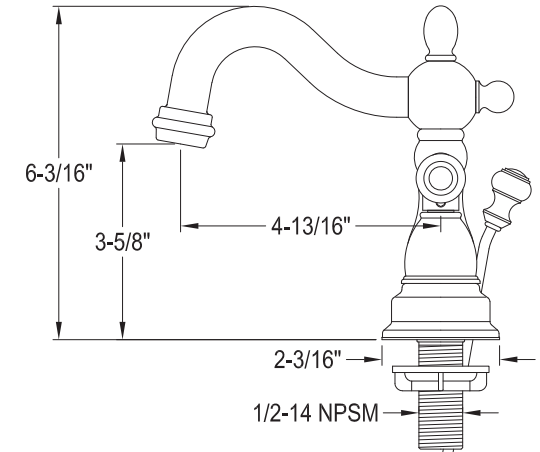

**Alessia Centerset Bathroom Faucet**

**SKU # I39436**

**Overall Dimensions:**

Length: 9 7/8"  
 Height: 6 3/16"  
 Spout Reach: 4 13/16"  
 Spout Height: 3 5/8"

**Base Dimensions:**

Length: 6 3/16"  
 Width: 2 3/16"  
 Height: 1 1/16"