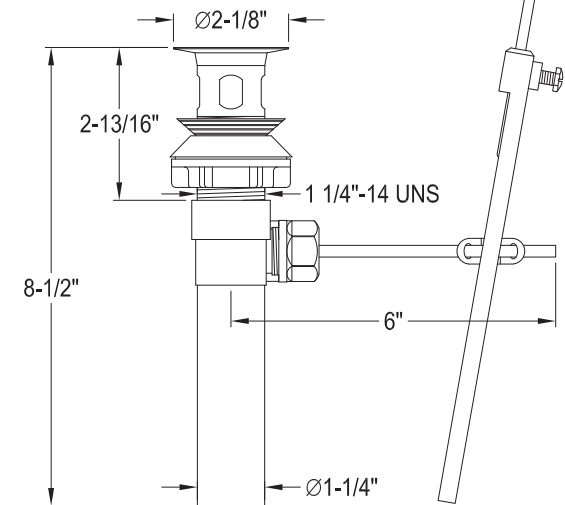

**Alessia Centerset Bathroom Faucet**

**SKU # I39436**

**Overall Dimensions:**

Length: 9 7/8"  
 Height: 6 3/16"  
 Spout Reach: 4 13/16"  
 Spout Height: 3 5/8"

**Base Dimensions:**

Length: 6 3/16"  
 Width: 2 3/16"  
 Height: 1 1/16"